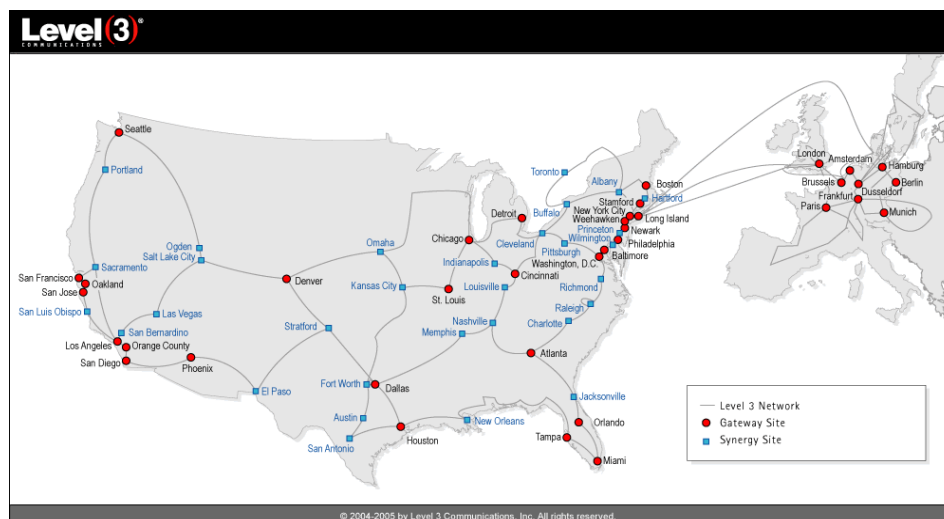

FIRST INTERNATIONAL 10 GBPS BACKBONE

Level(3) has substantially completed an international fiber optic communications network connecting Europe and the United States. Level(3) operates the first international 10 Gbps (OC-192), seamless, redundant IP backbone. With more than 522 traffic aggregation access points, the Level(3) Network is widely accessible via all Level(3) Gateways, Level(3) EPOP locations, Level(3) metro transport, and third-party access partners.

UNPARALLELED NETWORK PERFORMANCE AND INTERCONNECTION

Level(3)'s fully fault-tolerant network offers redundancy at the metro, national, and international levels, and their own state-of-the art hardware and facilities keep traffic moving rapidly and safely. Utiware supports by guaranteeing 99.9 percent network availability, low maximum latencies, and less than 1 percent packet loss.

The quality of an IP Network cannot be measured solely by the size of its backbone and amount of peering connections. The amount of customer connectivity is critical when choosing an IP Network. Level(3) has a significant customer base that includes over 750 Gbps of internet traffic internationally, representing 40% of leading Web sites and nearly every major national carrier. A continuously upgradeable network with no congestion guarantees that the performance of the Level(3) network is exceptional. High capacity, scalable peering interconnections ensure un-congested connectivity between the world's largest Internet backbone networks.

The Ability to Reach Anywhere — Internationally